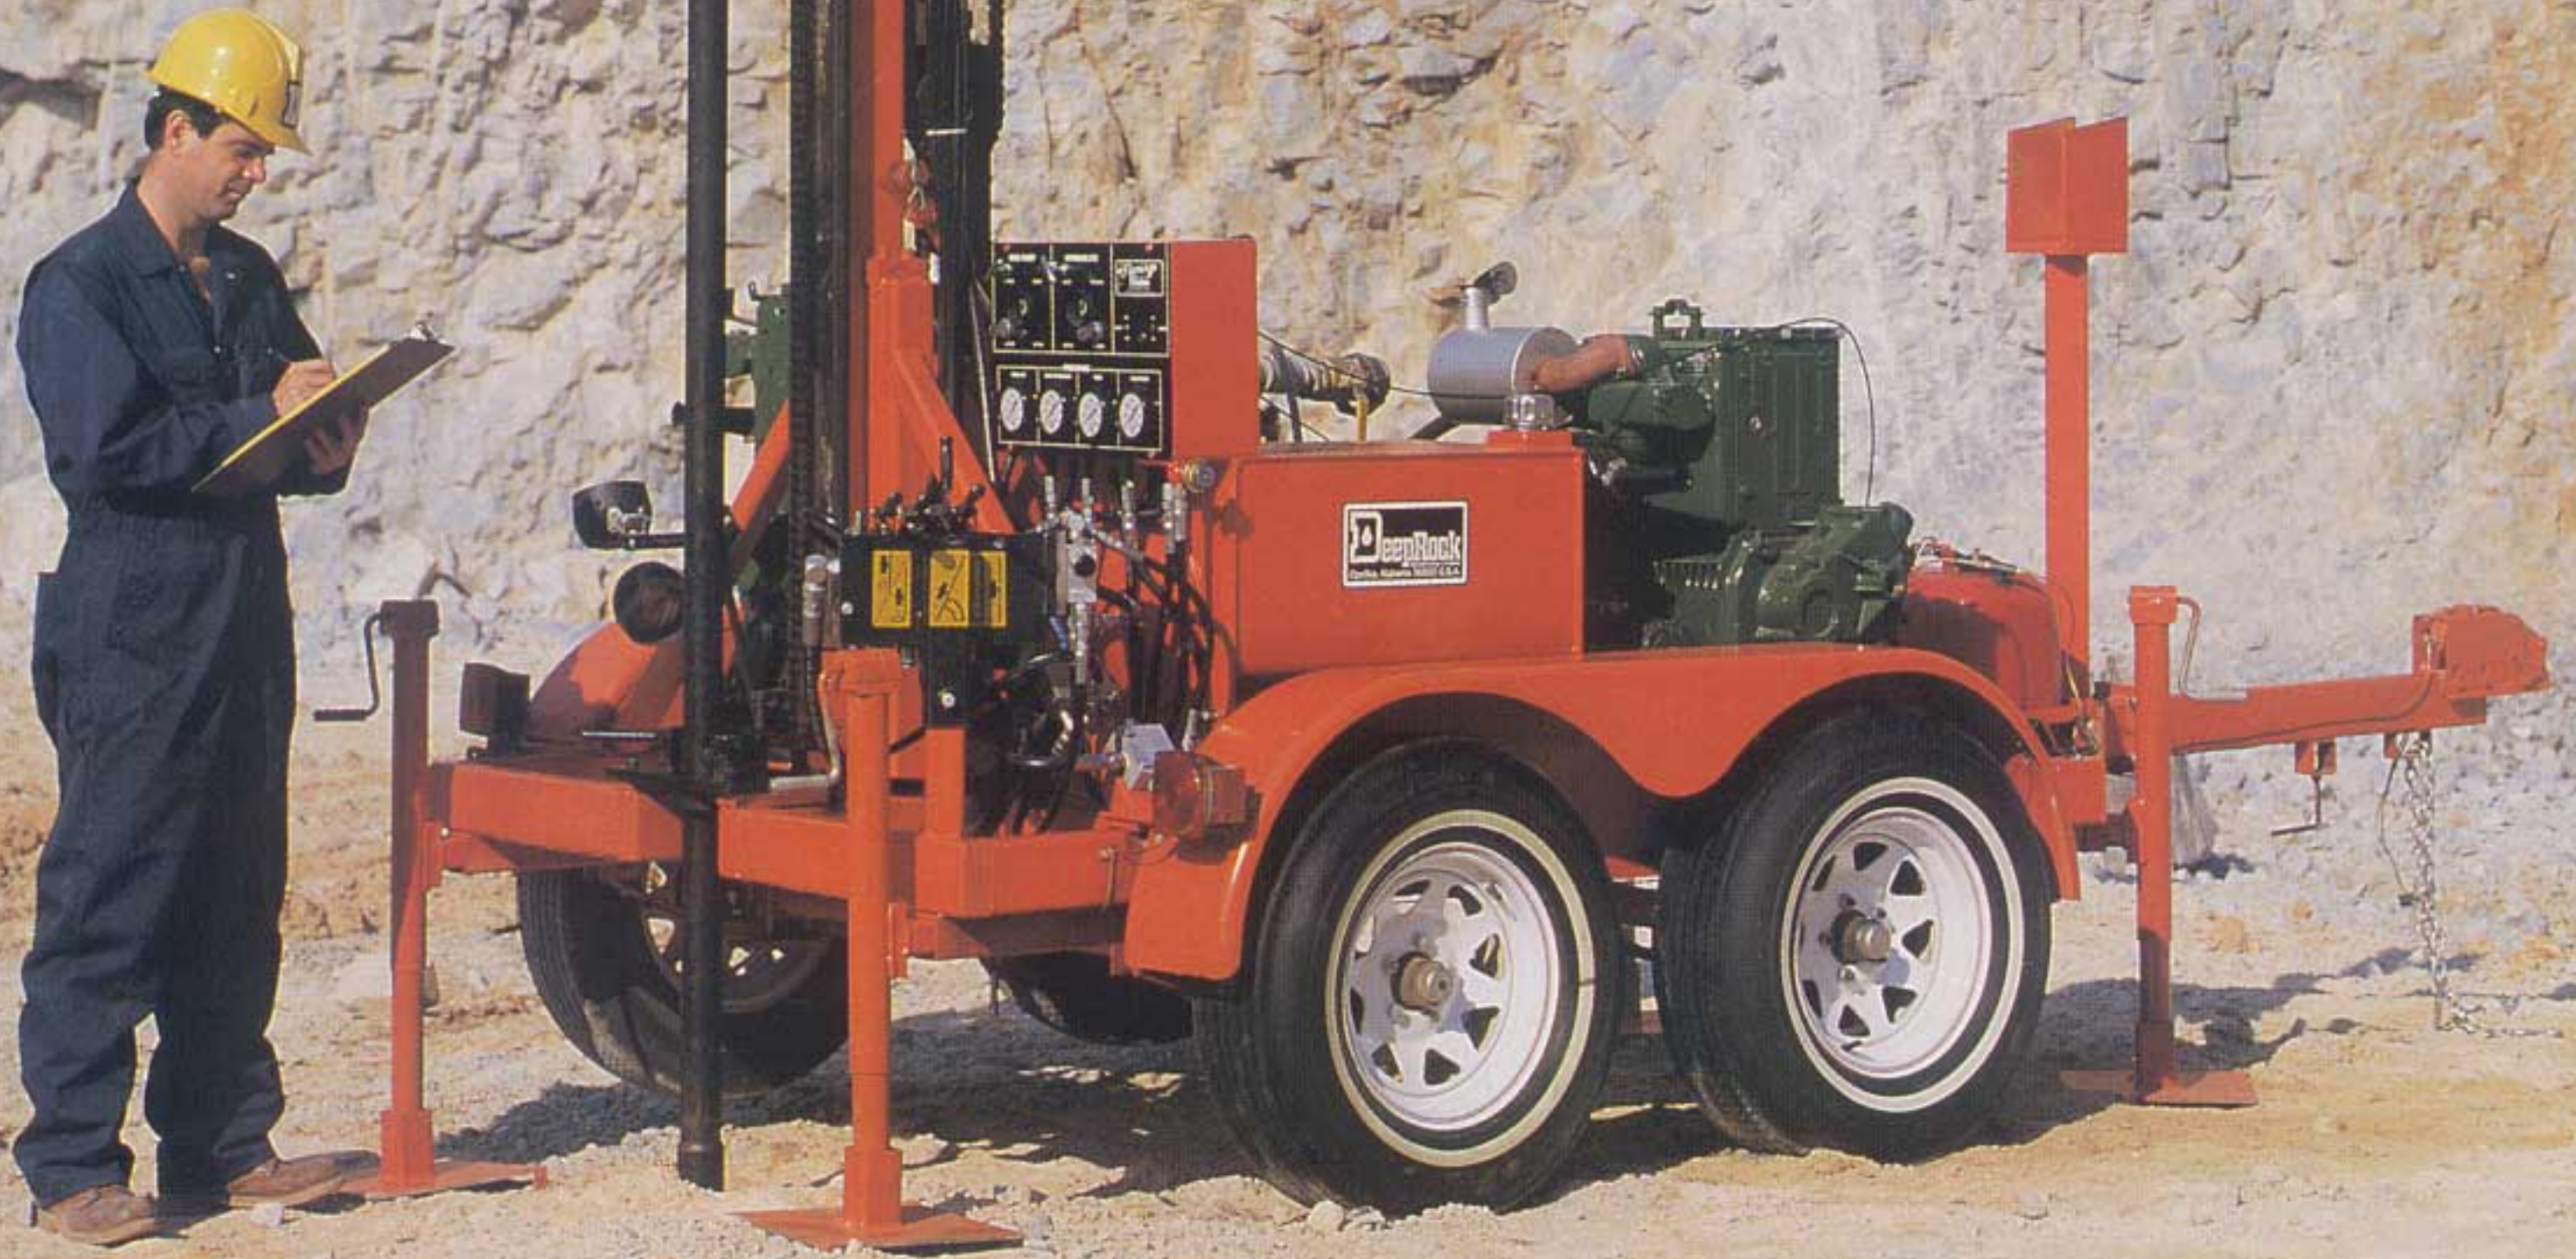

Wrenchless  
Breakout!

*The flagship of the  
DeepRock line of  
hydraulic tophead  
drilling rigs.*

# DR100

ROTARY·AIR·MUD DRILLING RIG

2200 Anderson Road

Opelika, Alabama 36802, U.S.A.