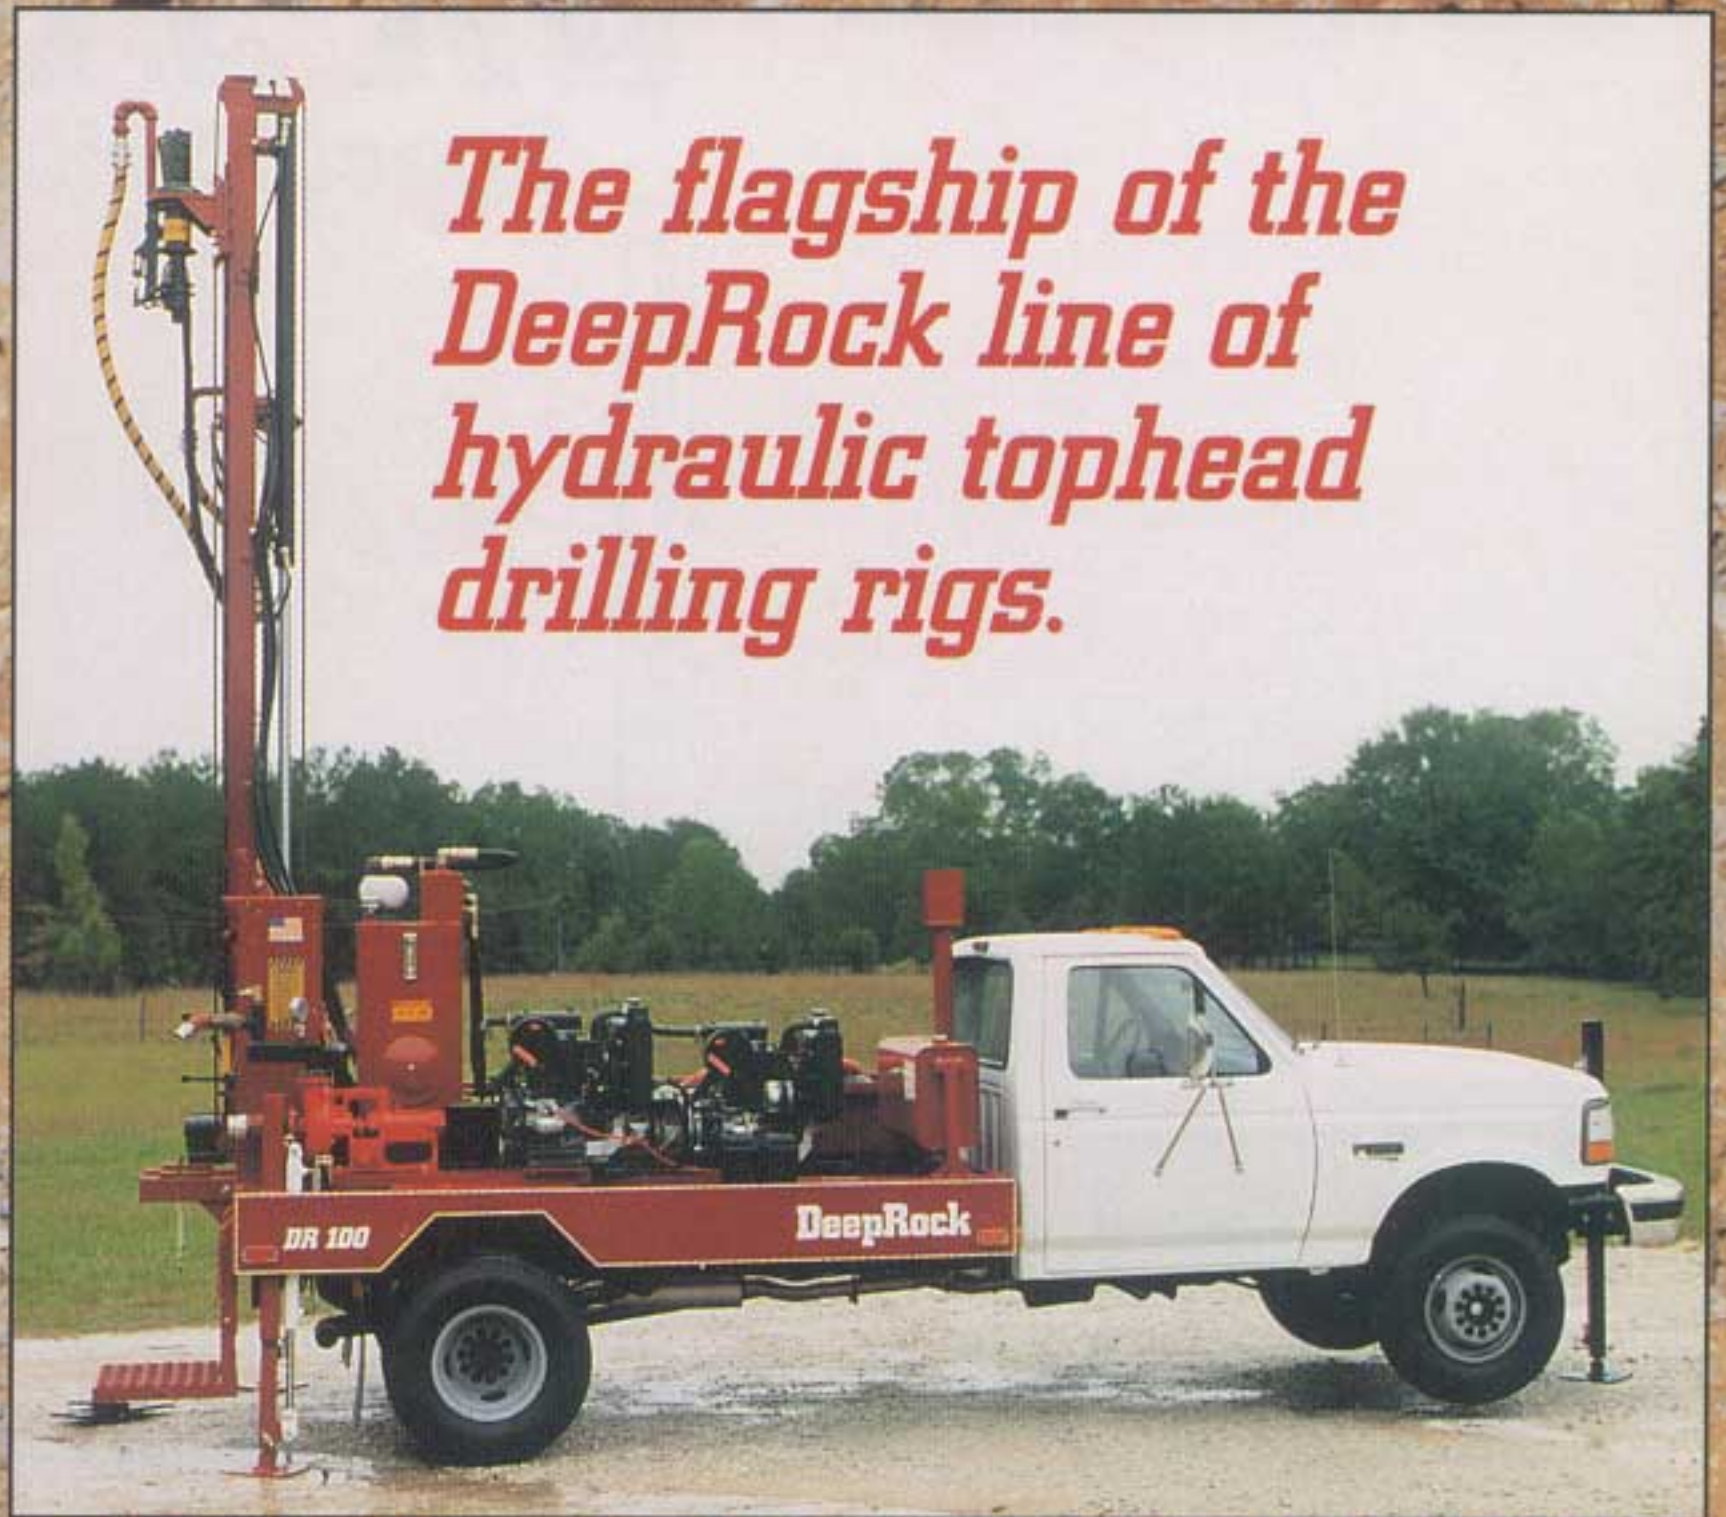

Wrenchless  
Breakout!

*The flagship of the  
DeepRock line of  
hydraulic tophead  
drilling rigs.*

# DR100

ROTARY·AIR·MUD DRILLING RIG

2200 Anderson Road

Opelika, Alabama 36802, U.S.A.